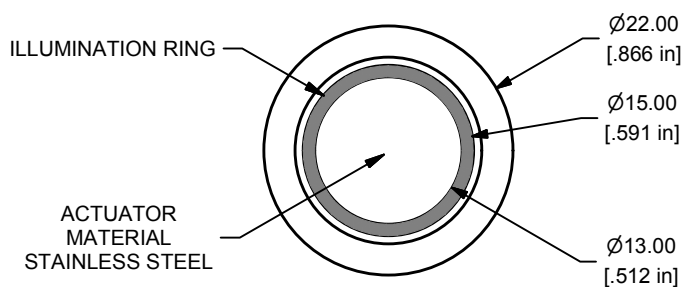

FEATURES & BENEFITS

- 19mm panel cutout
- Solder or wire lead termination options
- Ring illumination
- LED color options
- Crisp tactile response
- IP65 rated

PART NUMBER CONFIGURATOR

Series	Actuator Options	Terminal Options	Function Options	Housing Options	Button Finish	Lens Style	LED Color	LED Voltage Options
<input type="checkbox"/> <input type="checkbox"/> <input type="checkbox"/> <input type="checkbox"/>	<input type="checkbox"/>	<input type="checkbox"/>	<input type="checkbox"/>	<input type="checkbox"/>	<input type="checkbox"/>	<input type="checkbox"/>	<input type="checkbox"/>	<input type="checkbox"/>
PVT4	F - Flat	S - Solder Lug W - Wire leads 300mm	4 - Off - (On)*	S - Stainless Stainless	S - Stainless Stainless	3 - Ring Illumination	0 - White 1 - Red 2 - Orange 3 - Green 4 - Blue 5 - Yellow	1 - Base Voltage 3 - 6V 4 - 12V 5 - 24V

NOTES:
*(ON) Denotes function is momentary

Specifications subject to change without notice 6.5.2018

E-SWITCH®

www.e-switch.com

800.867.2717

1

PVT4 SERIES ANTI-VANDAL SWITCH

SOLDERLUG TERMINATION