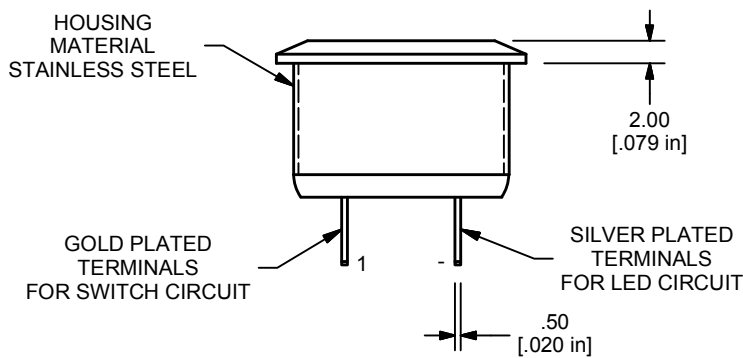

FEATURES & BENEFITS

- 19mm panel cutout
- Solder or wire lead termination options
- Ring illumination
- LED color options
- Crisp tactile response
- IP65 rated

PART NUMBER CONFIGURATOR

Series	Actuator Options	Terminal Options	Function Options	Housing Options	Button Finish	Lens Style	LED Color	LED Voltage Options
<input type="checkbox"/> <input type="checkbox"/> <input type="checkbox"/> <input type="checkbox"/>	<input type="checkbox"/>	<input type="checkbox"/>	<input type="checkbox"/>	<input type="checkbox"/>	<input type="checkbox"/>	<input type="checkbox"/>	<input type="checkbox"/>	<input type="checkbox"/>
PVT4	F - Flat	S - Solder Lug W - Wire leads 300mm	4 - Off - (On)*	S - Stainless Stainless	S - Stainless Stainless	3 - Ring Illumination	0 - White 1 - Red 2 - Orange 3 - Green 4 - Blue 5 - Yellow	1 - Base Voltage 3 - 6V 4 - 12V 5 - 24V

NOTES:
*(ON) Denotes function is momentary

Specifications subject to change without notice 6.5.2018

E-SWITCH®

www.e-switch.com

800.867.2717

1

PVT4 SERIES ANTI-VANDAL SWITCH

SOLDERLUG TERMINATION