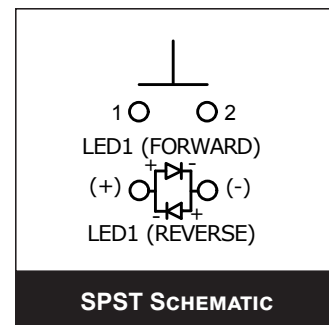

FEATURES & BENEFITS

- 19mm panel cutout
- Solder or wire lead termination options
- Ring illumination
- LED color options
- Crisp tactile response
- IP65 rated

PART NUMBER CONFIGURATOR

Series	Actuator Options	Terminal Options	Function Options	Housing Options	Button Finish	Lens Style	LED Color	LED Voltage Options
<input type="checkbox"/> <input type="checkbox"/> <input type="checkbox"/> <input type="checkbox"/>	<input type="checkbox"/>	<input type="checkbox"/>	<input type="checkbox"/>	<input type="checkbox"/>	<input type="checkbox"/>	<input type="checkbox"/>	<input type="checkbox"/>	<input type="checkbox"/>
PVT4	F - Flat	S - Solder Lug W - Wire leads 300mm	4 - Off - (On)*	S - Stainless Stainless	S - Stainless Stainless	3 - Ring Illumination	0 - White 1 - Red 2 - Orange 3 - Green 4 - Blue 5 - Yellow	1 - Base Voltage 3 - 6V 4 - 12V 5 - 24V

NOTES:
*(ON) Denotes function is momentary

Specifications subject to change without notice 6.5.2018

E-SWITCH®

www.e-switch.com

800.867.2717

1

PVT4 SERIES ANTI-VANDAL SWITCH

SOLDERLUG TERMINATION